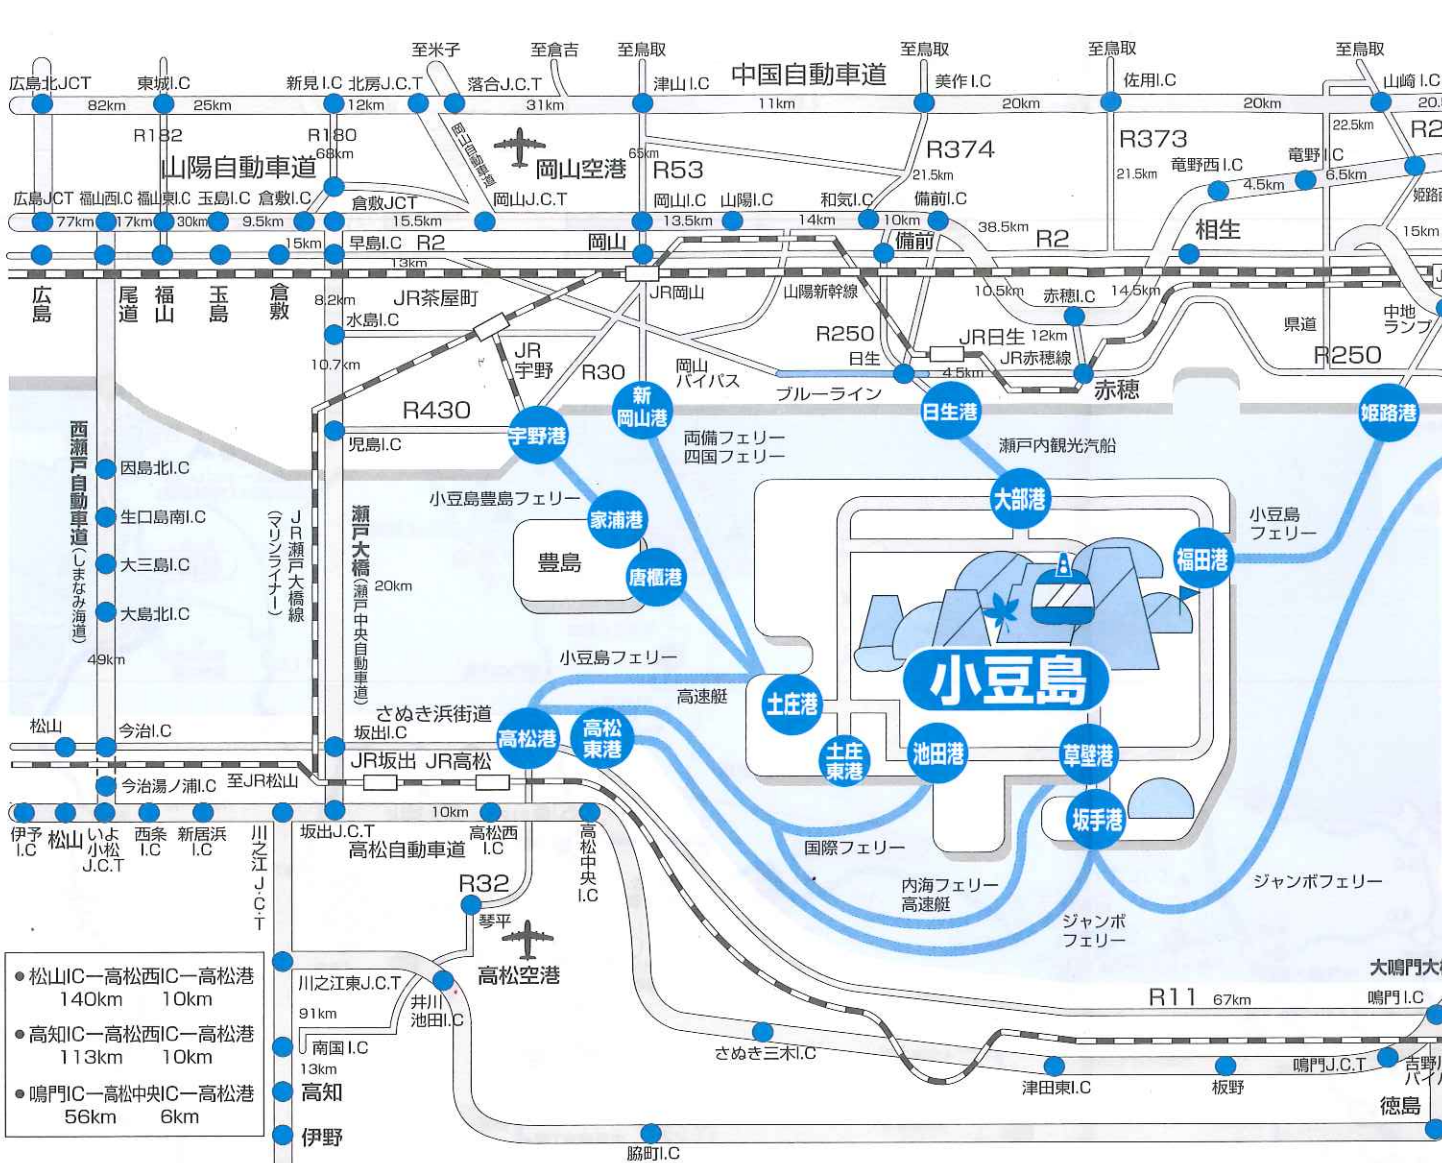

高松から
小豆島フェリー
国際フェリー

高松から
小豆島フェリー
国際フェリー

岡山から
両備フェリー・四国フェリー

姫路から
小豆島フェリー

高松から
小豆島(坂手)フェリー

神戸から
神戸(三宮)~小豆島(坂手)フェリー

神戸港新港(ジャンボフェリー)
ジャンボフェリー株式会社

Table with 4 columns: Port of Origin, Port of Destination, Departure Time, Arrival Time. Lists routes from Takamatsu to various islands.

Table with 4 columns: Port of Origin, Port of Destination, Departure Time, Arrival Time. Lists routes from Takamatsu to various islands.

Table with 4 columns: Port of Origin, Port of Destination, Departure Time, Arrival Time. Lists routes from Niigata to various islands.

Table with 4 columns: Port of Origin, Port of Destination, Departure Time, Arrival Time. Lists routes from Himeji to various islands.

Table with 4 columns: Port of Origin, Port of Destination, Departure Time, Arrival Time. Lists routes from Takamatsu to various islands.

Table with 4 columns: Port of Origin, Port of Destination, Departure Time, Arrival Time. Lists routes from Kobe to various islands.

Table with 4 columns: Port of Origin, Port of Destination, Departure Time, Arrival Time. Lists routes from Kobe New Port to various islands.

船の料金表
Table listing fares for various routes and vehicle types (乗用車, バス, 二輪車, 原付, 自転車, フェリー大人/小人, 旅客).